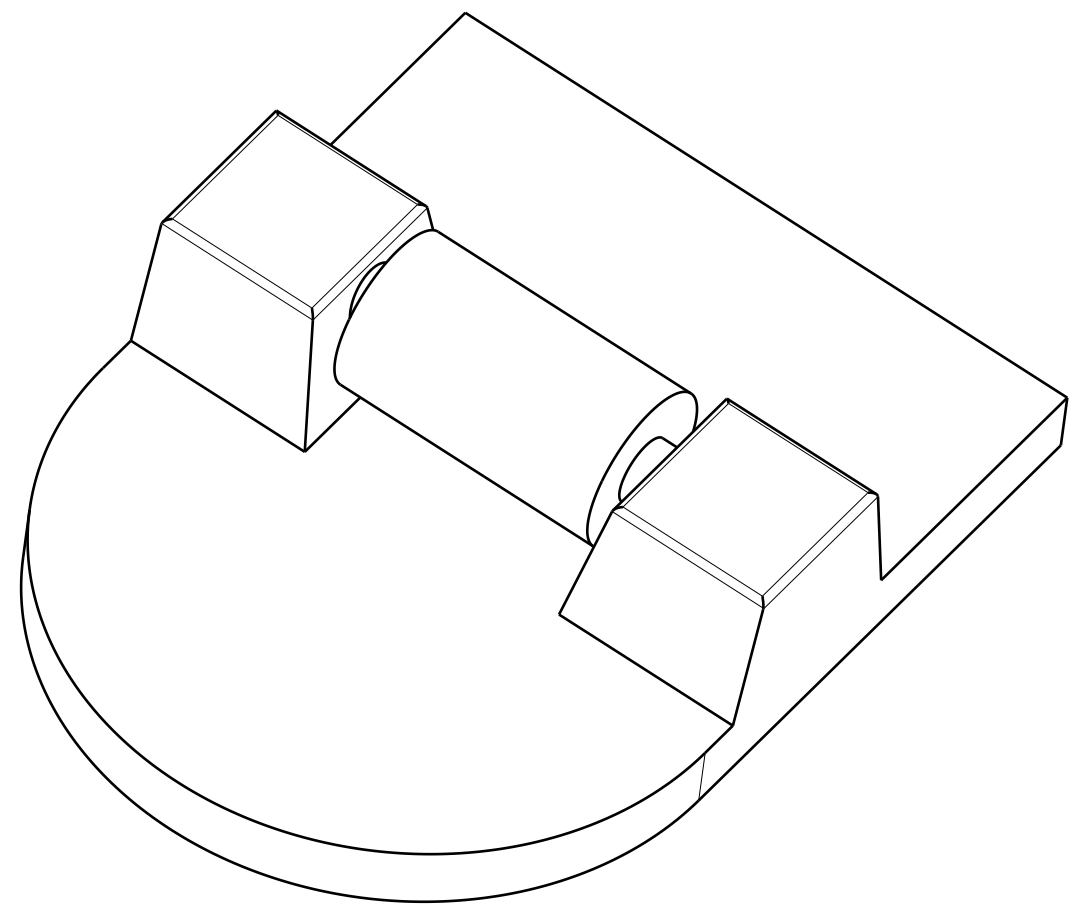

1

Vue de dessous

Vue isométrique
Echelle : 1:1

Vue de face
Echelle : 1:1

Vue de gauche

DESIGNED BY: Alexis Prat				I	-
DATE: 20/01/2019				H	-
CHECKED BY: XXX				G	-
DATE: XXX				F	-
SIZE: A3		ENIB		E	-
SCALE: 1:1	WEIGHT (kg): 0,17			D	-
DRAWING NUMBER: Projet		SHEET: 1/1		C	-
This drawing is our property; it can't be reproduced or communicated without our written agreement.				B	-
				A	-