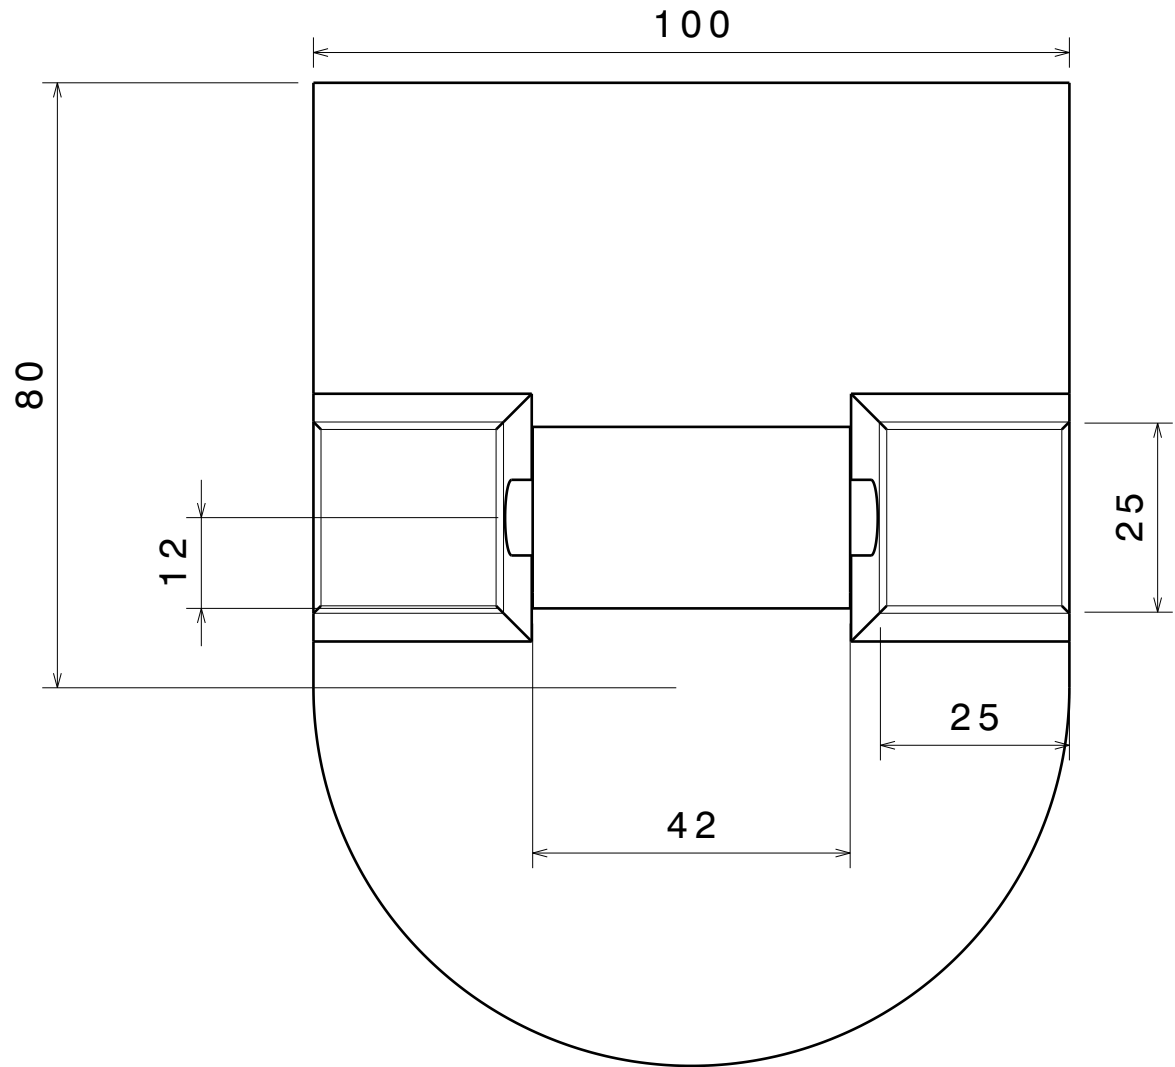

1

Vue de dessous

Vue isométrique
Echelle : 1:1

Vue de face
Echelle : 1:1

Vue de gauche

DESIGNED BY: Alexis Prat				I	-
DATE: 20/01/2019				H	-
CHECKED BY: XXX				G	-
DATE: XXX				F	-
SIZE: A3		ENIB		E	-
SCALE: 1:1	WEIGHT (kg): 0,17			D	-
DRAWING NUMBER: Projet		SHEET: 1/1		C	-
This drawing is our property; it can't be reproduced or communicated without our written agreement.				B	-
				A	-