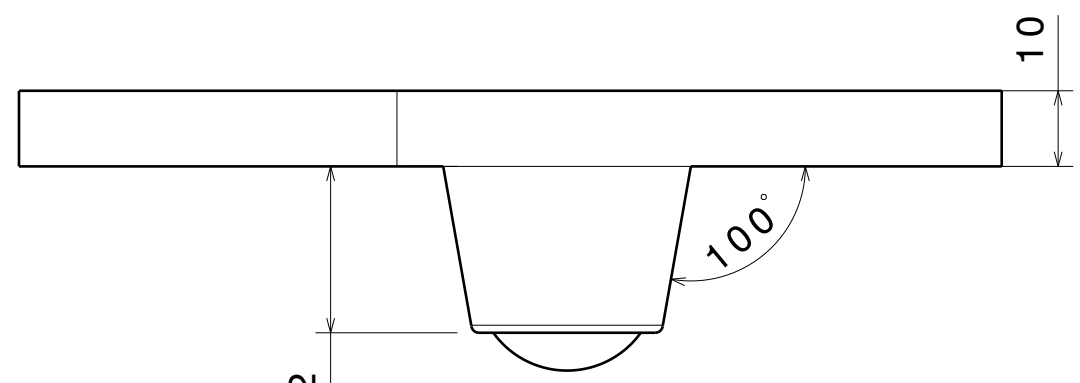

1

Vue de dessous

Vue isométrique
Echelle : 1:1

Vue de face
Echelle : 1:1

Vue de gauche

DESIGNED BY: Alexis Prat				I	-
DATE: 20/01/2019				H	-
CHECKED BY: XXX				G	-
DATE: XXX				F	-
SIZE: A3		ENIB		E	-
SCALE: 1:1	WEIGHT (kg): 0,17			D	-
DRAWING NUMBER: Projet		SHEET: 1/1		C	-
This drawing is our property; it can't be reproduced or communicated without our written agreement.				B	-
				A	-