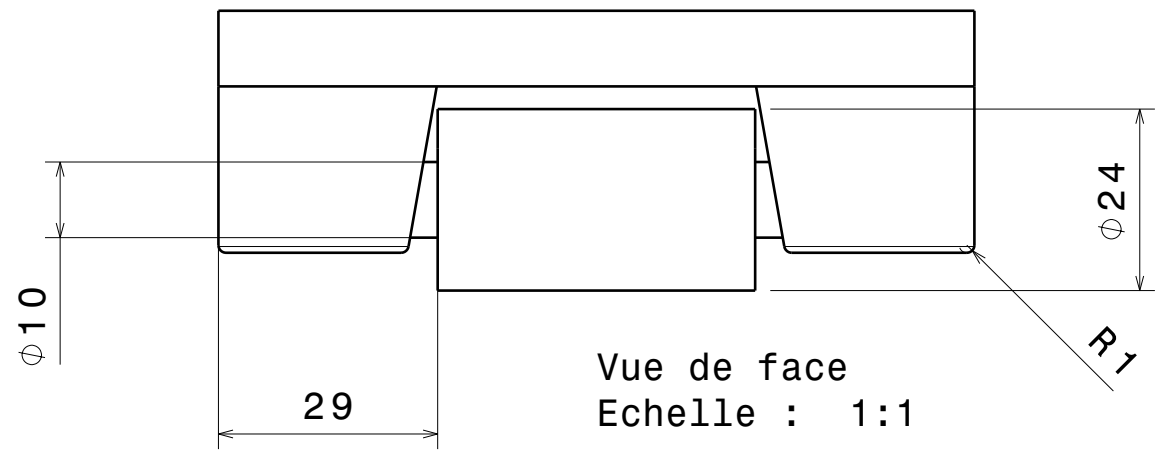

1

Vue de dessous

Vue isométrique
Echelle : 1:1

Vue de face
Echelle : 1:1

Vue de gauche

DESIGNED BY: Alexis Prat				I	-
DATE: 20/01/2019				H	-
CHECKED BY: XXX				G	-
DATE: XXX				F	-
SIZE: A3		ENIB		E	-
SCALE: 1:1	WEIGHT (kg): 0,17			D	-
DRAWING NUMBER: Projet		SHEET: 1/1		C	-
This drawing is our property; it can't be reproduced or communicated without our written agreement.				B	-
				A	-